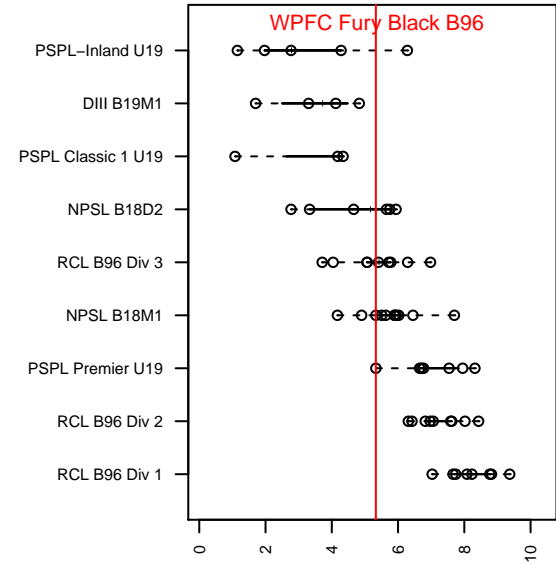

WPFC Fury Black B96

Franklin Pierce SC
Tacoma, WA
B96 total strength=1597
attack=23.05 defense=10.87
fall league = PSPL Premier U19

alt names used:

Venues played:
2014 River Jam Samba U15-19
2014 PSPL Premier U19
2014 WA Cup U18/19 Gold/Silver U19

**attack and defense variance (black dot)
relative to other teams
and top 10 in region**

**attack and defense rating
relative to others at age
and all opponents in last 13 months**

Performance relative to 13 month average