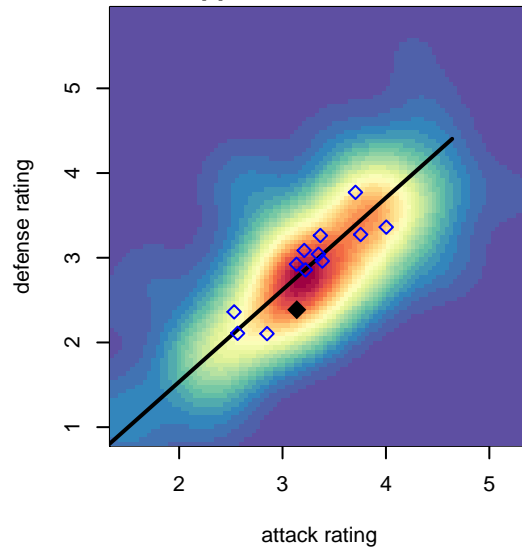

WPFC Fury Black B96

Franklin Pierce SC
Tacoma, WA
B96 total strength=1597
attack=23.05 defense=10.87
fall league = PSPL Premier U19

alt names used:

Venues played:
2014 River Jam Samba U15-19
2014 PSPL Premier U19
2014 WA Cup U18/19 Gold/Silver U19

**attack and defense variance (black dot)
relative to other teams
and top 10 in region**

**attack and defense rating
relative to others at age
and all opponents in last 13 months**

Performance relative to 13 month average