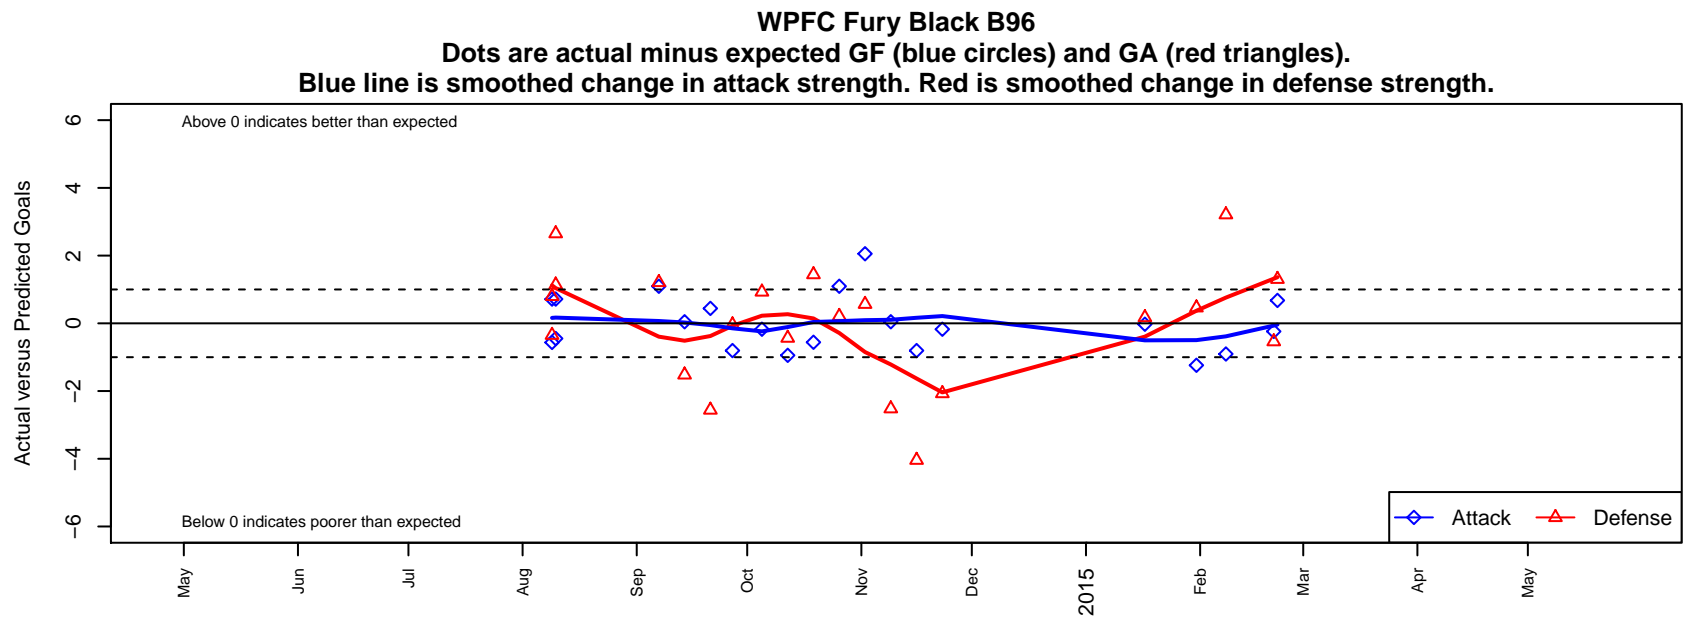

WPFC Fury Black B96

Franklin Pierce SC
Tacoma, WA
B96 total strength=1597
attack=23.05 defense=10.87
fall league = PSPL Premier U19

alt names used:

Venues played:
2014 River Jam Samba U15-19
2014 PSPL Premier U19
2014 WA Cup U18/19 Gold/Silver U19

**attack and defense variance (black dot)
relative to other teams
and top 10 in region**

**attack and defense rating
relative to others at age
and all opponents in last 13 months**

Performance relative to 13 month average