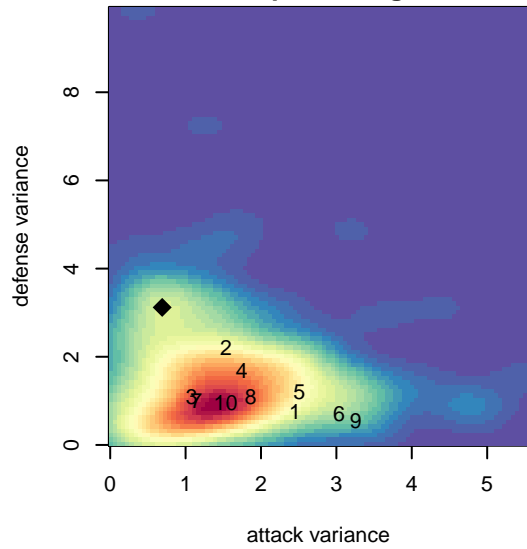

WPFC Fury Black B96

Franklin Pierce SC
Tacoma, WA
B96 total strength=1597
attack=23.05 defense=10.87
fall league = PSPL Premier U19

alt names used:

Venues played:
2014 River Jam Samba U15-19
2014 PSPL Premier U19
2014 WA Cup U18/19 Gold/Silver U19

**attack and defense variance (black dot)
relative to other teams
and top 10 in region**

**attack and defense rating
relative to others at age
and all opponents in last 13 months**

Performance relative to 13 month average