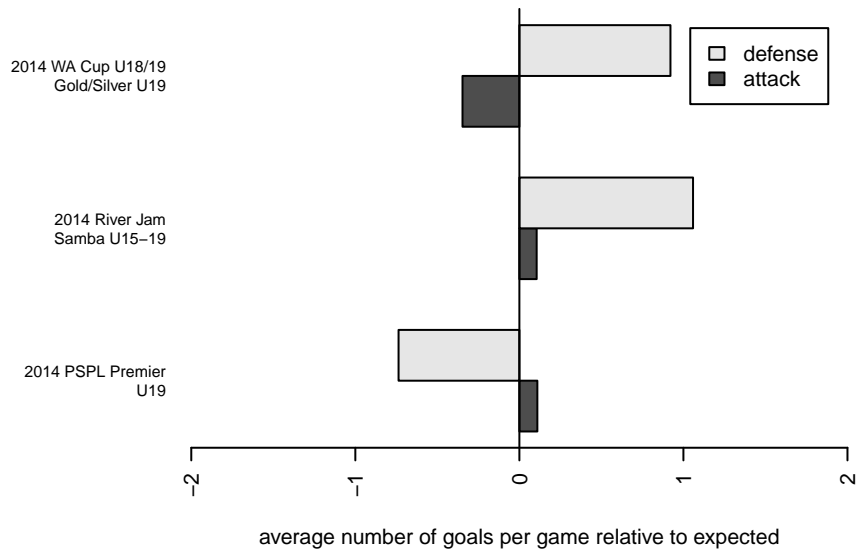

WPFC Fury Black B96

Franklin Pierce SC
Tacoma, WA
B96 total strength=1597
attack=23.05 defense=10.87
fall league = PSPL Premier U19

alt names used:

Venues played:
2014 River Jam Samba U15-19
2014 PSPL Premier U19
2014 WA Cup U18/19 Gold/Silver U19

**attack and defense variance (black dot)
relative to other teams
and top 10 in region**

**attack and defense rating
relative to others at age
and all opponents in last 13 months**

Performance relative to 13 month average